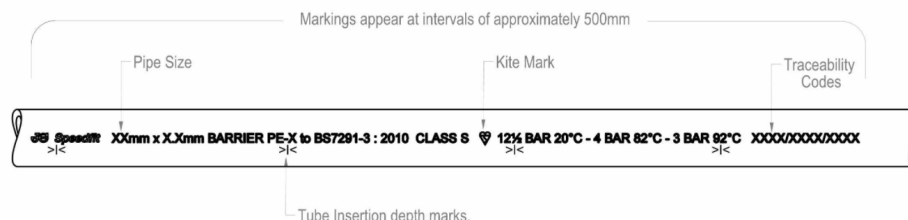

Pipe Markings

50 year guarantee when used with JG Speedfit Layflat PB and PEX Barrier Pipes